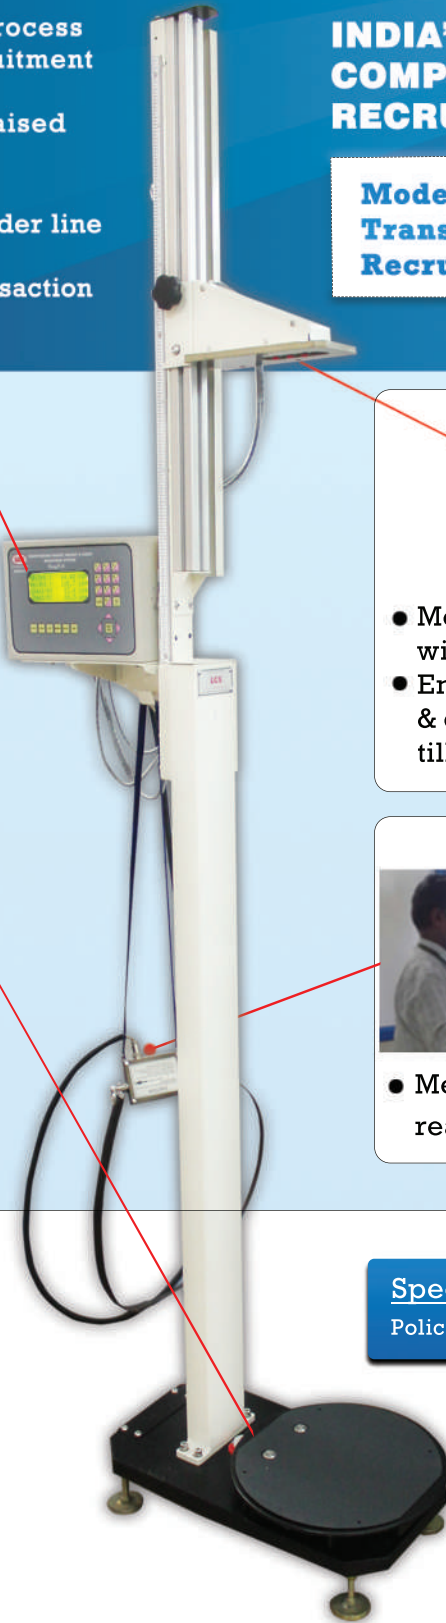

ACCUFIT BMI - CHEST

COMPUTERIZED RECRUITMENT - HEIGHT, WEIGHT & CHEST

Why Accufit Computerised Recruitment ?

- Specially designed for recruitment process
- Accurate measurement meeting recruitment standards
- Helps resolve recruitment conflicts raised by candidates
- Eliminates human errors
- Integrated camera to take photo of border line candidates
- PC software with login protection, transaction and summary reports

1st
INDIA'S
COMPUTERIZED
RECRUITMENT SCALE

Modernization,
Transparency & Speed in
Recruitment Process

Embedded LCD 4 line Digital Display

- All in one integrated display
- Indicates Height, Weight and Chest measurement Normal & Expansion
- RS232 Communication

Head sensor with rider

- Measurement range - 150 - 200cm with readability of +/- 1 mm
- Ensures right height measurement & correct posture.No measurement till sensor activates

Weigh Platform with Heel Sensor

- Heel sensor for proper placement of foot on the weigh platform.
- Raise an alarm incase of improper standing posture
- Spirit level ensures correct level of the weigh platform.

Chest Measuring Device