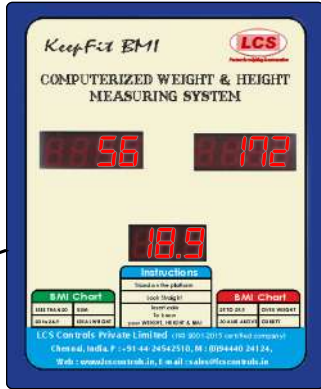

Keepfit BMI Nano

Health is wealth

Ultrasonic height sensor

Display

Thermal Printer

Coin sensor

Foldable & Portable

Features:

- Bright 3 window LED display for Height, Weight and BMI
- Thermal Printer (Manual Cutter) for print Height, Weight and BMI also generate coin collection report.
- Measuring Range -> Height : 200 cm \pm 1 cm, Weight : 150 kg \pm 100 grams
- Build in stabilizer.
- Rugged metallic construction, foldable and portable.

Print Slip

| KeepFit BMI System Chennai | |
|---|------------|
| YOUR | |
| • WEIGHT | : 56.00 Kg |
| • HEIGHT | : 172 cm |
| • BMI | : 18.9 |
| IDEAL WEIGHT FOR YOUR HEIGHT | |
| If Male | : 67.7 Kg |
| If Female | : 61.8 Kg |
| YOUR BMI INDICATES : Slim | |
| Mfd by : LCS Controls (P) Ltd; Chennai : +91 94440 24124 sai@lcscontrols.in / sales@lcscontrols.in | |